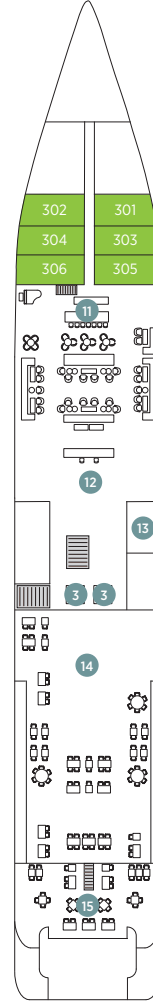

Emerald Azzurra & Emerald Sakara Deck Plans

Ocean Yachts

Built: 2022 & 2023 • Length: 360.9ft (110m) • Guests: 100 • Staterooms: 50 • Crew Members: 76

EMERALD
CRUISES

Deck 7
Sky Deck

Deck 6
Pool Deck

Deck 5
Panorama Deck

Deck 4
Observation Deck

Deck 3
Emerald Deck

Deck 2
Wellness Deck

- 1 Spa Pool
- 2 Sky Bar
- 3 Elevators
- 4 Aqua Café
- 5 Aqua Pool
- 6 Navigation Bridge
- 7 Life Boats
- 8 Observation Lounge
- 9 Observation Terrace
- 10 Self-service Laundry
- 11 Amici Bar & Lounge
- 12 Reception
- 13 Boutique Azzurra
- 14 La Cucina Dining
- 15 La Cucina Terrace
- 16 Medical Center
- 17 Gym
- 18 Infrared Sauna
- 19 Elements Spa
- 20 Tender Boats
- 21 Water Sports Boat
- 22 Garage
- 23 Marina Platform

Stateroom Categories

| CAT | Pool Deck | QTY | Size ft ² | CAT | Panorama Deck | QTY | Size ft ² | CAT | Observation Deck | QTY | Size ft ² |
|-----|----------------------|-----|--------------------------------------------|-----|---------------|-----|----------------------------------------|-----|------------------|-----|-----------------------------------------|
| SA | Owner's Suite | 2 | 1,162ft ² -1,192ft ² | T | Terrace Suite | 2 | 648ft ² -669ft ² | Y | Yacht Suite | 2 | 700ft ² - 721ft ² |
| S | Deluxe Balcony Suite | 2 | 382ft ² -403ft ² | A | Balcony Suite | 14 | 285ft ² -306ft ² | B | Balcony Suite | 22 | 285ft ² - 306ft ² |
| CAT | Emerald Deck | QTY | Size ft ² | | | | | | | | |
| D | Oceanview Stateroom | 6 | 183ft ² -204ft ² | | | | | | | | |

Important Information: Deck plans are an indication only and are subject to variation. Stateroom sizes include terrace areas.

Staterooms & Suites

Owner's Suite

CAT SA

- **Suite size:** 1,162 ft² - 1,192 ft² (includes outside terrace)
- **Location:** Deck 6