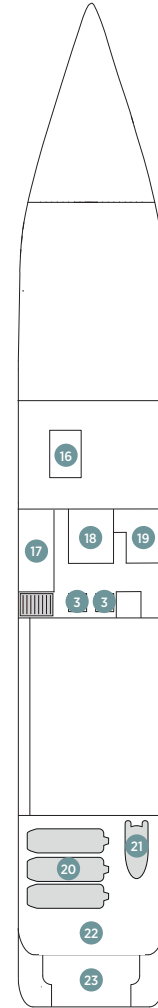

Emerald Azzurra & Emerald Sakara Deck Plans

Ocean Yachts

Built: 2022 & 2023 • Length: 360.9ft (110m) • Guests: 100 • Staterooms: 50 • Crew Members: 76

EMERALD
CRUISES

Deck 7
Sky Deck

Deck 6
Pool Deck

Deck 5
Panorama Deck

Deck 4
Observation Deck

Deck 3
Emerald Deck

Deck 2
Wellness Deck

- 1 Spa Pool
- 2 Sky Bar
- 3 Elevators
- 4 Aqua Café
- 5 Aqua Pool
- 6 Navigation Bridge
- 7 Life Boats
- 8 Observation Lounge
- 9 Observation Terrace
- 10 Self-service Laundry
- 11 Amici Bar & Lounge
- 12 Reception
- 13 Boutique Azzurra
- 14 La Cucina Dining
- 15 La Cucina Terrace
- 16 Medical Center
- 17 Gym
- 18 Infrared Sauna
- 19 Elements Spa
- 20 Tender Boats
- 21 Water Sports Boat
- 22 Garage
- 23 Marina Platform

Stateroom Categories

| CAT | Pool Deck | QTY | Size ft ² | CAT | Panorama Deck | QTY | Size ft ² | CAT | Observation Deck | QTY | Size ft ² |
|-----|----------------------|-----|--------------------------------------------|-----|---------------|-----|----------------------------------------|-----|------------------|-----|-----------------------------------------|
| SA | Owner's Suite | 2 | 1,162ft ² -1,192ft ² | T | Terrace Suite | 2 | 648ft ² -669ft ² | Y | Yacht Suite | 2 | 700ft ² - 721ft ² |
| S | Deluxe Balcony Suite | 2 | 382ft ² -403ft ² | A | Balcony Suite | 14 | 285ft ² -306ft ² | B | Balcony Suite | 22 | 285ft ² - 306ft ² |
| CAT | Emerald Deck | QTY | Size ft ² | | | | | | | | |
| D | Oceanview Stateroom | 6 | 183ft ² -204ft ² | | | | | | | | |

Important Information: Deck plans are an indication only and are subject to variation. Stateroom sizes include terrace areas.

Staterooms & Suites

Owner's Suite

CAT SA

- **Suite size:** 1,162 ft² - 1,192 ft² (includes outside terrace)
- **Location:** Deck 6