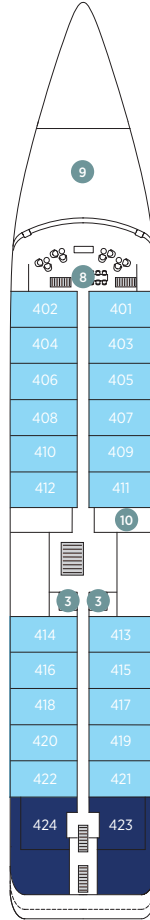

Emerald Azzurra & Emerald Sakara Deck Plans

Ocean Yachts

Built: 2022 & 2023 • Length: 360.9ft (110m) • Guests: 100 • Staterooms: 50 • Crew Members: 76

EMERALD
CRUISES

Deck 7
Sky Deck

Deck 6
Pool Deck

Deck 5
Panorama Deck

Deck 4
Observation Deck

Deck 3
Emerald Deck

Deck 2
Wellness Deck

- 1 Spa Pool
- 2 Sky Bar
- 3 Elevators
- 4 Aqua Café
- 5 Aqua Pool
- 6 Navigation Bridge
- 7 Life Boats
- 8 Observation Lounge
- 9 Observation Terrace
- 10 Self-service Laundry
- 11 Amici Bar & Lounge
- 12 Reception
- 13 Boutique Azzurra
- 14 La Cucina Dining
- 15 La Cucina Terrace
- 16 Medical Center
- 17 Gym
- 18 Infrared Sauna
- 19 Elements Spa
- 20 Tender Boats
- 21 Water Sports Boat
- 22 Garage
- 23 Marina Platform

Stateroom Categories

| CAT | Pool Deck | QTY | Size ft ² | CAT | Panorama Deck | QTY | Size ft ² | CAT | Observation Deck | QTY | Size ft ² |
|-----|----------------------|-----|--------------------------------------------|-----|---------------|-----|----------------------------------------|-----|------------------|-----|-----------------------------------------|
| SA | Owner's Suite | 2 | 1,162ft ² -1,192ft ² | T | Terrace Suite | 2 | 648ft ² -669ft ² | Y | Yacht Suite | 2 | 700ft ² - 721ft ² |
| S | Deluxe Balcony Suite | 2 | 382ft ² -403ft ² | A | Balcony Suite | 14 | 285ft ² -306ft ² | B | Balcony Suite | 22 | 285ft ² - 306ft ² |
| CAT | Emerald Deck | QTY | Size ft ² | | | | | | | | |
| D | Oceanview Stateroom | 6 | 183ft ² -204ft ² | | | | | | | | |

Important Information: Deck plans are an indication only and are subject to variation. Stateroom sizes include terrace areas.

Staterooms & Suites

Owner's Suite

CAT SA

- **Suite size:** 1,162 ft² - 1,192 ft² (includes outside terrace)
- **Location:** Deck 6