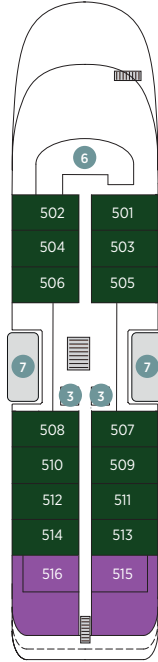

Emerald Azzurra & Emerald Sakara Deck Plans

Ocean Yachts

Built: 2022 & 2023 • Length: 360.9ft (110m) • Guests: 100 • Staterooms: 50 • Crew Members: 76

EMERALD
CRUISES

Deck 7
Sky Deck

Deck 6
Pool Deck

Deck 5
Panorama Deck

Stateroom Categories

| CAT | Pool Deck | QTY | Size ft ² | CAT | Panorama Deck | QTY | Size ft ² | CAT | Observation Deck | QTY | Size ft ² |
|-----|----------------------|-----|--------------------------------------------|-----|---------------|-----|----------------------------------------|-----|------------------|-----|-----------------------------------------|
| SA | Owner's Suite | 2 | 1,162ft ² -1,192ft ² | T | Terrace Suite | 2 | 648ft ² -669ft ² | Y | Yacht Suite | 2 | 700ft ² - 721ft ² |
| S | Deluxe Balcony Suite | 2 | 382ft ² -403ft ² | A | Balcony Suite | 14 | 285ft ² -306ft ² | B | Balcony Suite | 22 | 285ft ² - 306ft ² |
| CAT | Emerald Deck | QTY | Size ft ² | | | | | | | | |
| D | Oceanview Stateroom | 6 | 183ft ² -204ft ² | | | | | | | | |

Important Information: Deck plans are an indication only and are subject to variation. Stateroom sizes include terrace areas.

Staterooms & Suites

Owner's Suite

CAT SA

- **Suite size:** 1,162 ft² - 1,192 ft² (includes outside terrace)
- **Location:** Deck 6

Oceanview Stateroom

CAT D

- **Stateroom size:** 183 ft² - 204 ft²
- **Location:** Deck 3

Situated on the Emerald Deck, towards the front of the yacht, our Oceanview Staterooms are bigger than the average standard, offering excellent value for money.