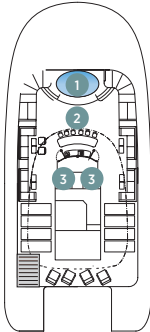

Emerald Azzurra & Emerald Sakara Deck Plans

Ocean Yachts

Built: 2022 & 2023 • Length: 360.9ft (110m) • Guests: 100 • Staterooms: 50 • Crew Members: 76

EMERALD
CRUISES

Deck 7
Sky Deck

Deck 6
Pool Deck

Deck 5
Panorama Deck

Deck 4
Observation Deck

Deck 3
Emerald Deck

Deck 2
Wellness Deck

- 1 Spa Pool
- 2 Sky Bar
- 3 Elevators
- 4 Aqua Café
- 5 Aqua Pool
- 6 Navigation Bridge
- 7 Life Boats
- 8 Observation Lounge
- 9 Observation Terrace
- 10 Self-service Laundry
- 11 Amici Bar & Lounge
- 12 Reception
- 13 Boutique Azzurra
- 14 La Cucina Dining
- 15 La Cucina Terrace
- 16 Medical Center
- 17 Gym
- 18 Infrared Sauna
- 19 Elements Spa
- 20 Tender Boats
- 21 Water Sports Boat
- 22 Garage
- 23 Marina Platform

Yacht Suite

CAT Y

- **Suite size:** 700 ft² - 721 ft² (includes outside terrace)
- **Location:** Deck 4

Positioned at the back of the Observation Deck, you'll be treated to sensational ocean and coastal views from your own private terrace. You'll also receive a number of luxury inclusions to help you make the most of your time in your Yacht Suite.

Oceanview Stateroom

CAT D

- **Stateroom size:** 183 ft² - 204 ft²
- **Location:** Deck 3

Situated on the Emerald Deck, towards the front of the yacht, our Oceanview Staterooms are bigger than the average standard, offering excellent value for money.