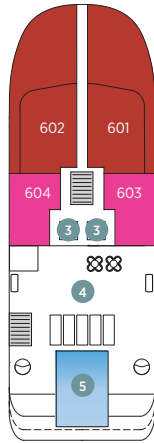

Emerald Azzurra & Emerald Sakara Deck Plans

Ocean Yachts

Built: 2022 & 2023 • Length: 360.9ft (110m) • Guests: 100 • Staterooms: 50 • Crew Members: 76

EMERALD
CRUISES

Deck 7
Sky Deck

Deck 6
Pool Deck

Deck 5
Panorama Deck

Stateroom Categories

| CAT | Pool Deck | QTY | Size ft ² | CAT | Panorama Deck | QTY | Size ft ² | CAT | Observation Deck | QTY | Size ft ² |
|-----|----------------------|-----|--------------------------------------------|-----|---------------|-----|----------------------------------------|-----|------------------|-----|-----------------------------------------|
| SA | Owner's Suite | 2 | 1,162ft ² -1,192ft ² | T | Terrace Suite | 2 | 648ft ² -669ft ² | Y | Yacht Suite | 2 | 700ft ² - 721ft ² |
| S | Deluxe Balcony Suite | 2 | 382ft ² -403ft ² | A | Balcony Suite | 14 | 285ft ² -306ft ² | B | Balcony Suite | 22 | 285ft ² - 306ft ² |
| CAT | Emerald Deck | QTY | Size ft ² | | | | | | | | |
| D | Oceanview Stateroom | 6 | 183ft ² -204ft ² | | | | | | | | |

Yacht Suite

CAT Y

- **Suite size:** 700 ft² - 721 ft² (includes outside terrace)
- **Location:** Deck 4

Positioned at the back of the Observation Deck, you'll be treated to sensational ocean and coastal views from your own private terrace. You'll also receive a number of luxury inclusions to help you make the most of your time in your Yacht Suite.

Oceanview Stateroom

CAT D

- **Stateroom size:** 183 ft² - 204 ft²
- **Location:** Deck 3

Situated on the Emerald Deck, towards the front of the yacht, our Oceanview Staterooms are bigger than the average standard, offering excellent value for money.