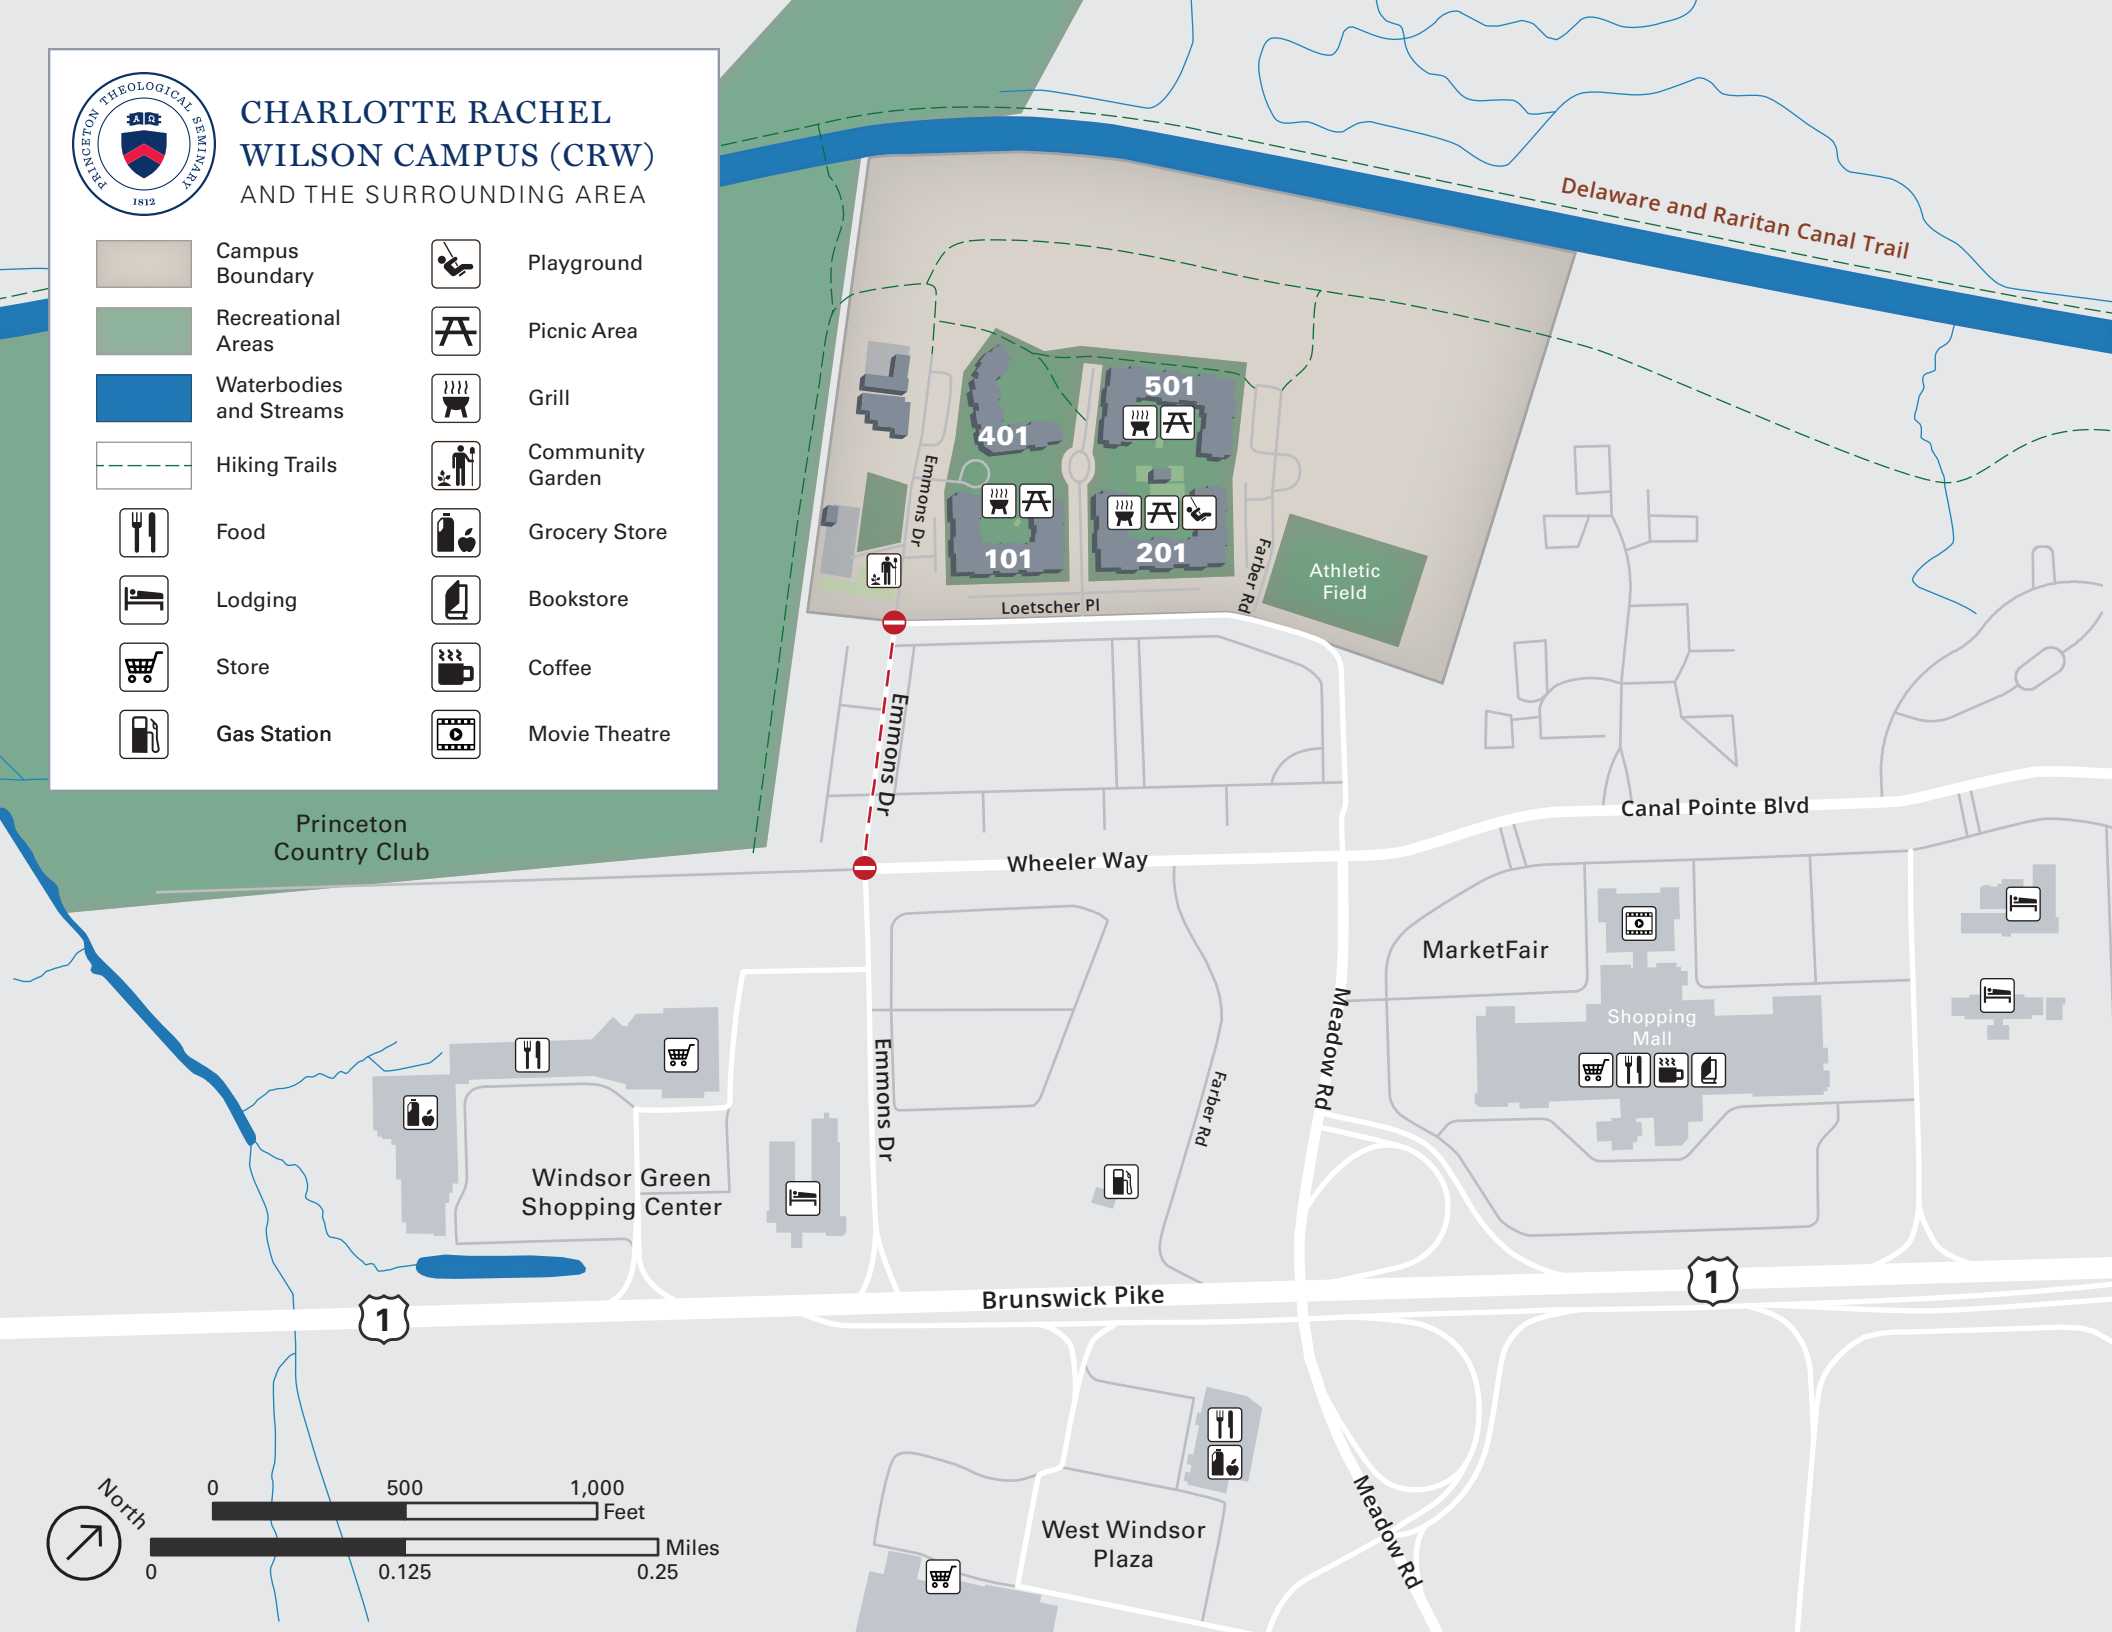

# CHARLOTTE RACHEL WILSON CAMPUS (CRW) AND THE SURROUNDING AREA

- |  |                         |  |                  |
|--|-------------------------|--|------------------|
|  | Campus Boundary         |  | Playground       |
|  | Recreational Areas      |  | Picnic Area      |
|  | Waterbodies and Streams |  | Grill            |
|  | Hiking Trails           |  | Community Garden |
|  | Food                    |  | Grocery Store    |
|  | Lodging                 |  | Bookstore        |
|  | Store                   |  | Coffee           |
|  | Gas Station             |  | Movie Theatre    |

Princeton  
Country Club

Windsor Green  
Shopping Center

MarketFair

Shopping  
Mall

West Windsor  
Plaza

Delaware and Raritan Canal Trail

Emmons Dr

Loetscher Pl

Wheeler Way

Brunswick Pike

Canal Pointe Blvd

Meadow Rd

Meadow Rd

Farber Rd

Farber Rd